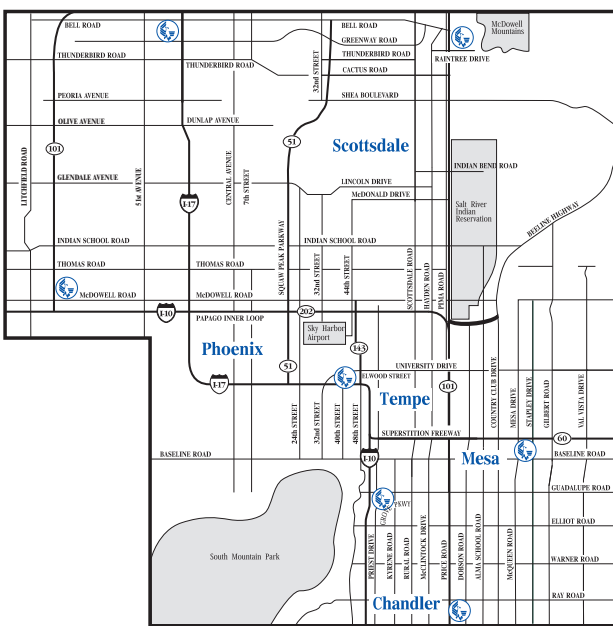

your complete
Room Rental
source

For your convenience, each of our seven Phoenix area locations is easily accessible from a major freeway and close to business centers, hotels and communities. Parking is complimentary.

Hohokam

Hohokam Campus

4605 East Elwood Street, Phoenix, AZ 85040
Located near 40th Street and I-10.

Hours of Operation:
Monday - Friday, 8:30 a.m. - 9:30 p.m.
Saturday, 7:30 a.m. - 6 p.m.; Sunday 8 a.m. - 5 p.m.